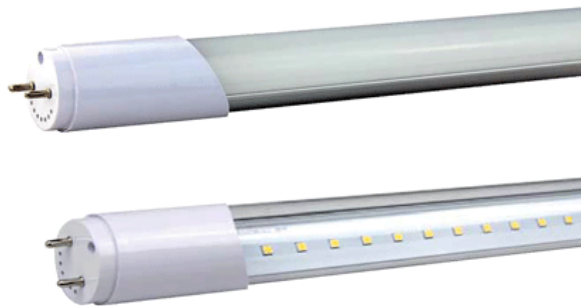

## Premium - (Clear) LED T8 Lights 6ft 27W

### Specification

Model Number:	T86FT27
Supply Voltage:	100-240V AC
Supply Frequency:	50-60 Hz
Beam Angle:	120
Operating Temperature:	-20 to 40°C
Construction Material:	Aluminium Alloy
Colour Temperature:	Cool White- 5000-6500k Warm White- 2700-3000k
Power Factor:	0.94
Output Wattage:	27W
Product Key Features:	<ul style="list-style-type: none"> <li>- This product is made with no mercury</li> <li>- With its great dissipation performance, no maintenance, high efficiency and no faults such as flickering and buzzing we guarantee a long life span</li> <li>- This product has instant start and produces quality lighting</li> <li>- This product is widely used in places such as Railway stations, offices, warehouses and residential buildings</li> <li>- Being a well lit product this creates a comfortable lighting environment</li> <li>- This product can replace traditional tube lighting</li> <li>- The product is highly effective and has a 50% energy saving</li> </ul>
Product Lifespan:	30,000
Power Source:	T8

Product Colour Rendering Index:	Cool White- Ra=80 Warm White- Ra=80
Product IP Code:	IP20
Dimmable:	No
Lumens:	2541lm
Dimensions:	31mm x 1500mm
Weight:	570g