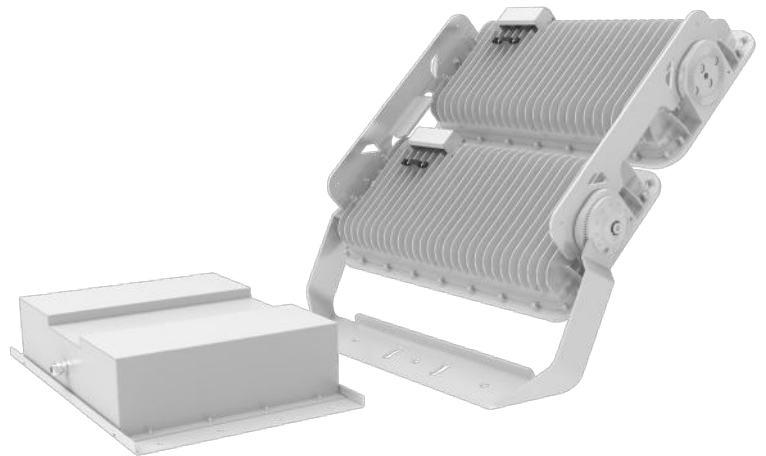

## Superb III 600W LED Flood Light

600W

**5** YEAR  
WARRANTY

SAVE  
70%

### Specification

|                    |                   |
|--------------------|-------------------|
| SKU                | BRI-/SUIIIIFL600  |
| Power              | 600W              |
| CCT                | 2200 K-5700 K     |
| CRI                | >70 (80 optional) |
| Input Voltage      | AC 100-277 Volts  |
| Power Frequency    | 50/60 Hz          |
| Power Factor (PF)  | >0.95             |
| THD                | <20%              |
| Insulation Grade   | Class I           |
| Colour             | Black             |
| Lens               | PC                |
| Ingress Protection | IP66              |
| Impact Resistance  | IK08              |
| Lumen Efficacy     | 150 Lm/w          |

# General Data

|                       |   |
|-----------------------|---|
| Body Material         | Housing: ADC12 Aluminium<br>Screws: 304 Stainless (316 is Optional) |
| Lifespan              | > 50,000 Hours  |
| Operating Temperature | -30°C~50°C  |
| LED Driver Spec       | Inventronics  |
| LED Spec              | SMD 3535 / 5050   |
| Dimming               | DALI,0-10V,PWM,<br>Smart control management system                  |
| Lumens                | 90,000 lm   |