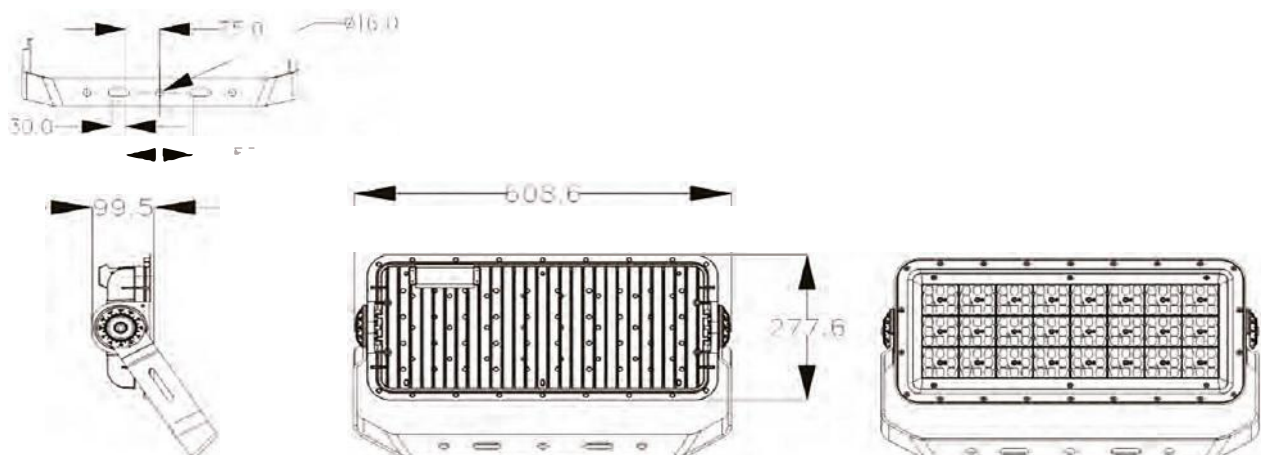

# General Data

|                       |   |
|-----------------------|---|
| Body Material         | Housing: ADC12 Aluminium<br>Screws: 304 Stainless (316 is Optional) |
| Lifespan              | > 50,000 Hours  |
| Operating Temperature | -30°C~50°C  |
| LED Driver Spec       | Inventronics  |
| LED Spec              | SMD 3535 / 5050   |
| Dimming               | DALI,0-10V,PWM,<br>Smart control management system                  |
| Lumens                | 90,000 lm   |

# Dimensions (mm)