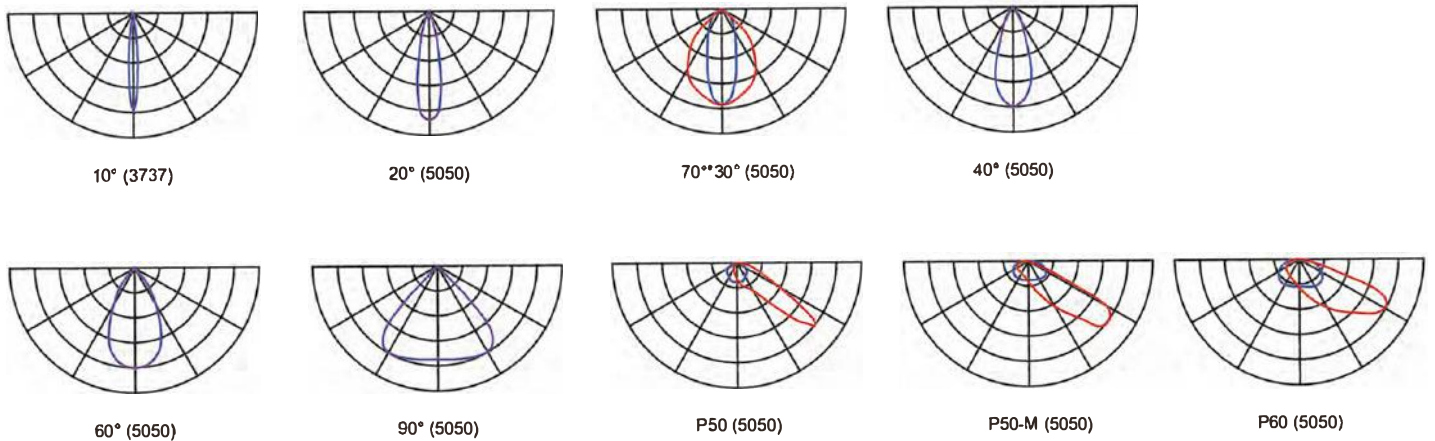

### Specification

|                    |                   |
|--------------------|-------------------|
| SKU                | BRI-/SUIIIIFL600  |
| Power              | 600W              |
| CCT                | 2200 K-5700 K     |
| CRI                | >70 (80 optional) |
| Input Voltage      | AC 100-277 Volts  |
| Power Frequency    | 50/60 Hz          |
| Power Factor (PF)  | >0.95             |
| THD                | <20%              |
| Insulation Grade   | Class I           |
| Colour             | Black             |
| Lens               | PC                |
| Ingress Protection | IP66              |
| Impact Resistance  | IK08              |
| Lumen Efficacy     | 150 Lm/w          |

# Dimensions (mm)