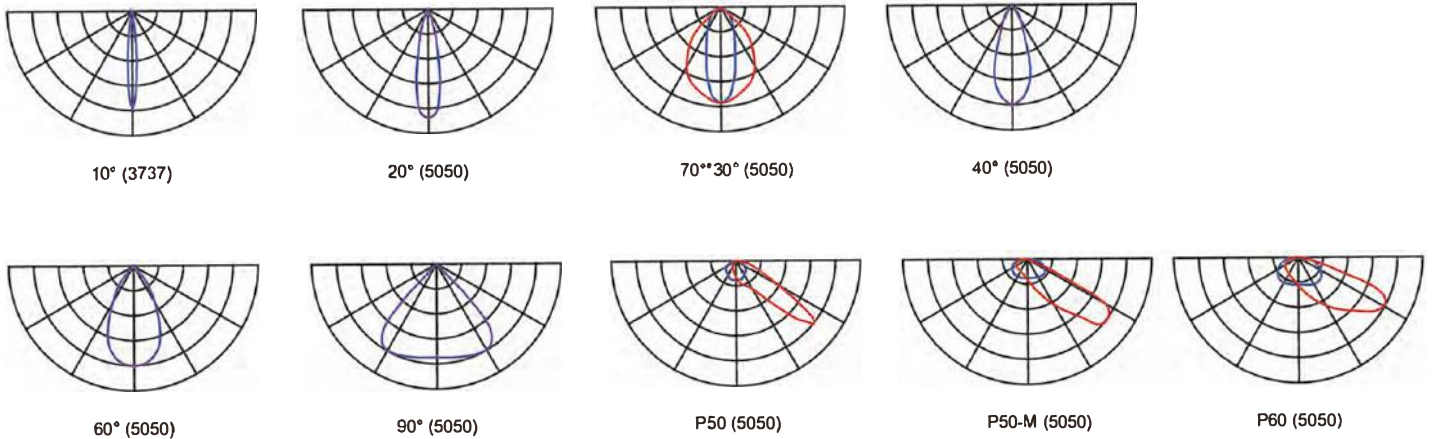

Galaxy III 800W LED Flood Light

800W

5 YEAR
WARRANTY

SAVE
70%

Specification

SKU	FLGIII-800C/N/W
Power	800W
CCT	2200 K-5700 K
CRI	>70 (80 optional)
Input Voltage	AC 100-277 Volts
Power Frequency	50/60 Hz
Power Factor (PF)	>0.95
THD	<20%
Insulation Grade	Class I
Colour	Black
Lens	PC
Ingress Protection	IP66
Impact Resistance	IK08
Lumen Efficacy	150 Lm/w

General Data

Body Material	Housing: ADC12 Aluminium Screws: 304 Stainless (316 is Optional)
Lifespan	> 50,000 Hours
Operating Temperature	-30°C~50°C
LED Driver Spec	Inventronics
LED Spec	SMD 3535 / 5050
Dimming	DALI,0-10V,PWM, Smart control management system
Lumens	120,000 lm

Light Distribution

Dimensions (mm)

Dimensions (mm)