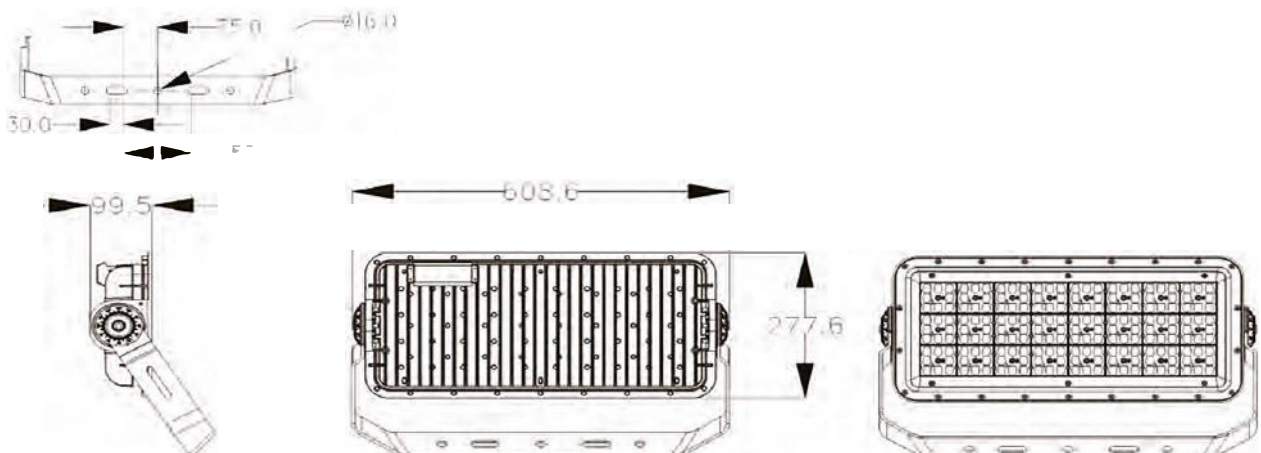

Galaxy III 800W LED Flood Light

800W

5 YEAR
WARRANTY

SAVE
70%

Specification

SKU	FLGIII-800C/N/W
Power	800W
CCT	2200 K-5700 K
CRI	>70 (80 optional)
Input Voltage	AC 100-277 Volts
Power Frequency	50/60 Hz
Power Factor (PF)	>0.95
THD	<20%
Insulation Grade	Class I
Colour	Black
Lens	PC
Ingress Protection	IP66
Impact Resistance	IK08
Lumen Efficacy	150 Lm/w

General Data

Body Material	Housing: ADC12 Aluminium Screws: 304 Stainless (316 is Optional)
Lifespan	> 50,000 Hours
Operating Temperature	-30°C~50°C
LED Driver Spec	Inventronics
LED Spec	SMD 3535 / 5050
Dimming	DALI,0-10V,PWM, Smart control management system
Lumens	120,000 lm

Light Distribution

Dimensions (mm)

Dimensions (mm)